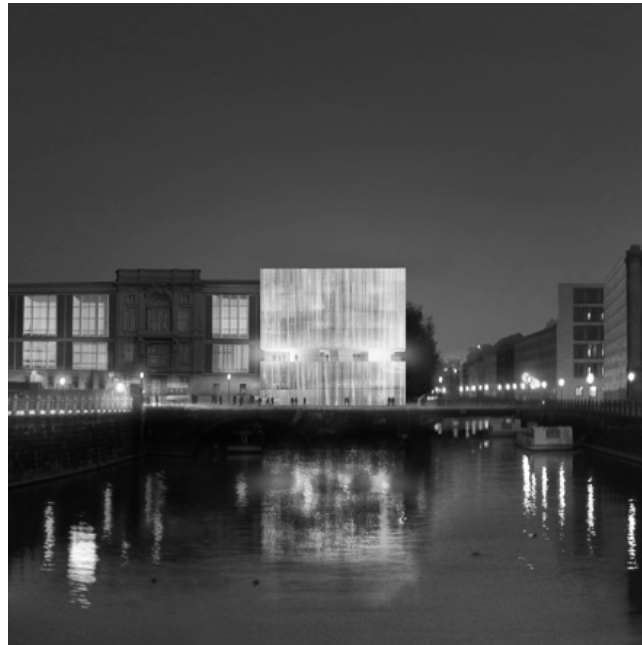

MARK SCHUELER
ARCHITECT HAMBURG

ThyssenKrupp House, Berlin
Partner & Co-Author in SAA Schweger Architekten

Client: ThyssenKrupp AG
Competition: 2012, 1st Prize
Area: 5.200 sqm